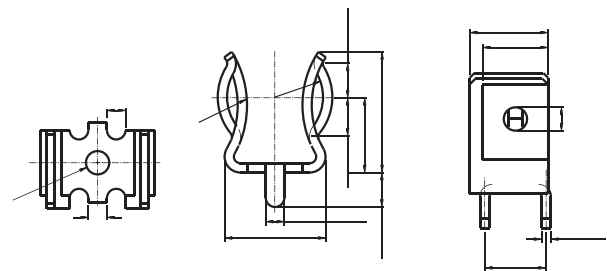

# Cylindrical Fuse Holders

圆筒帽形熔断器支持件 / 底座

HF-141A (RoHS)

Dimensions/ :

Unit 单位: mm

FUSE CLIP FOR 14x51 OR 14x65 FUSE  
PHOSPHOR BRONZE, TIN PLATED

HF-103D(RoHS)

Dimensions/ :

Unit 单位: mm

FUSE CLIP FOR 10X38 FUSE  
PHOSPHOR BRONZE, NICKEL PLATED

Dimensions/ :

Unit 单位: mm

FUSE CLIP FOR 10X38 FUSE  
PHOSPHOR BRONZE, NICKEL PLATED